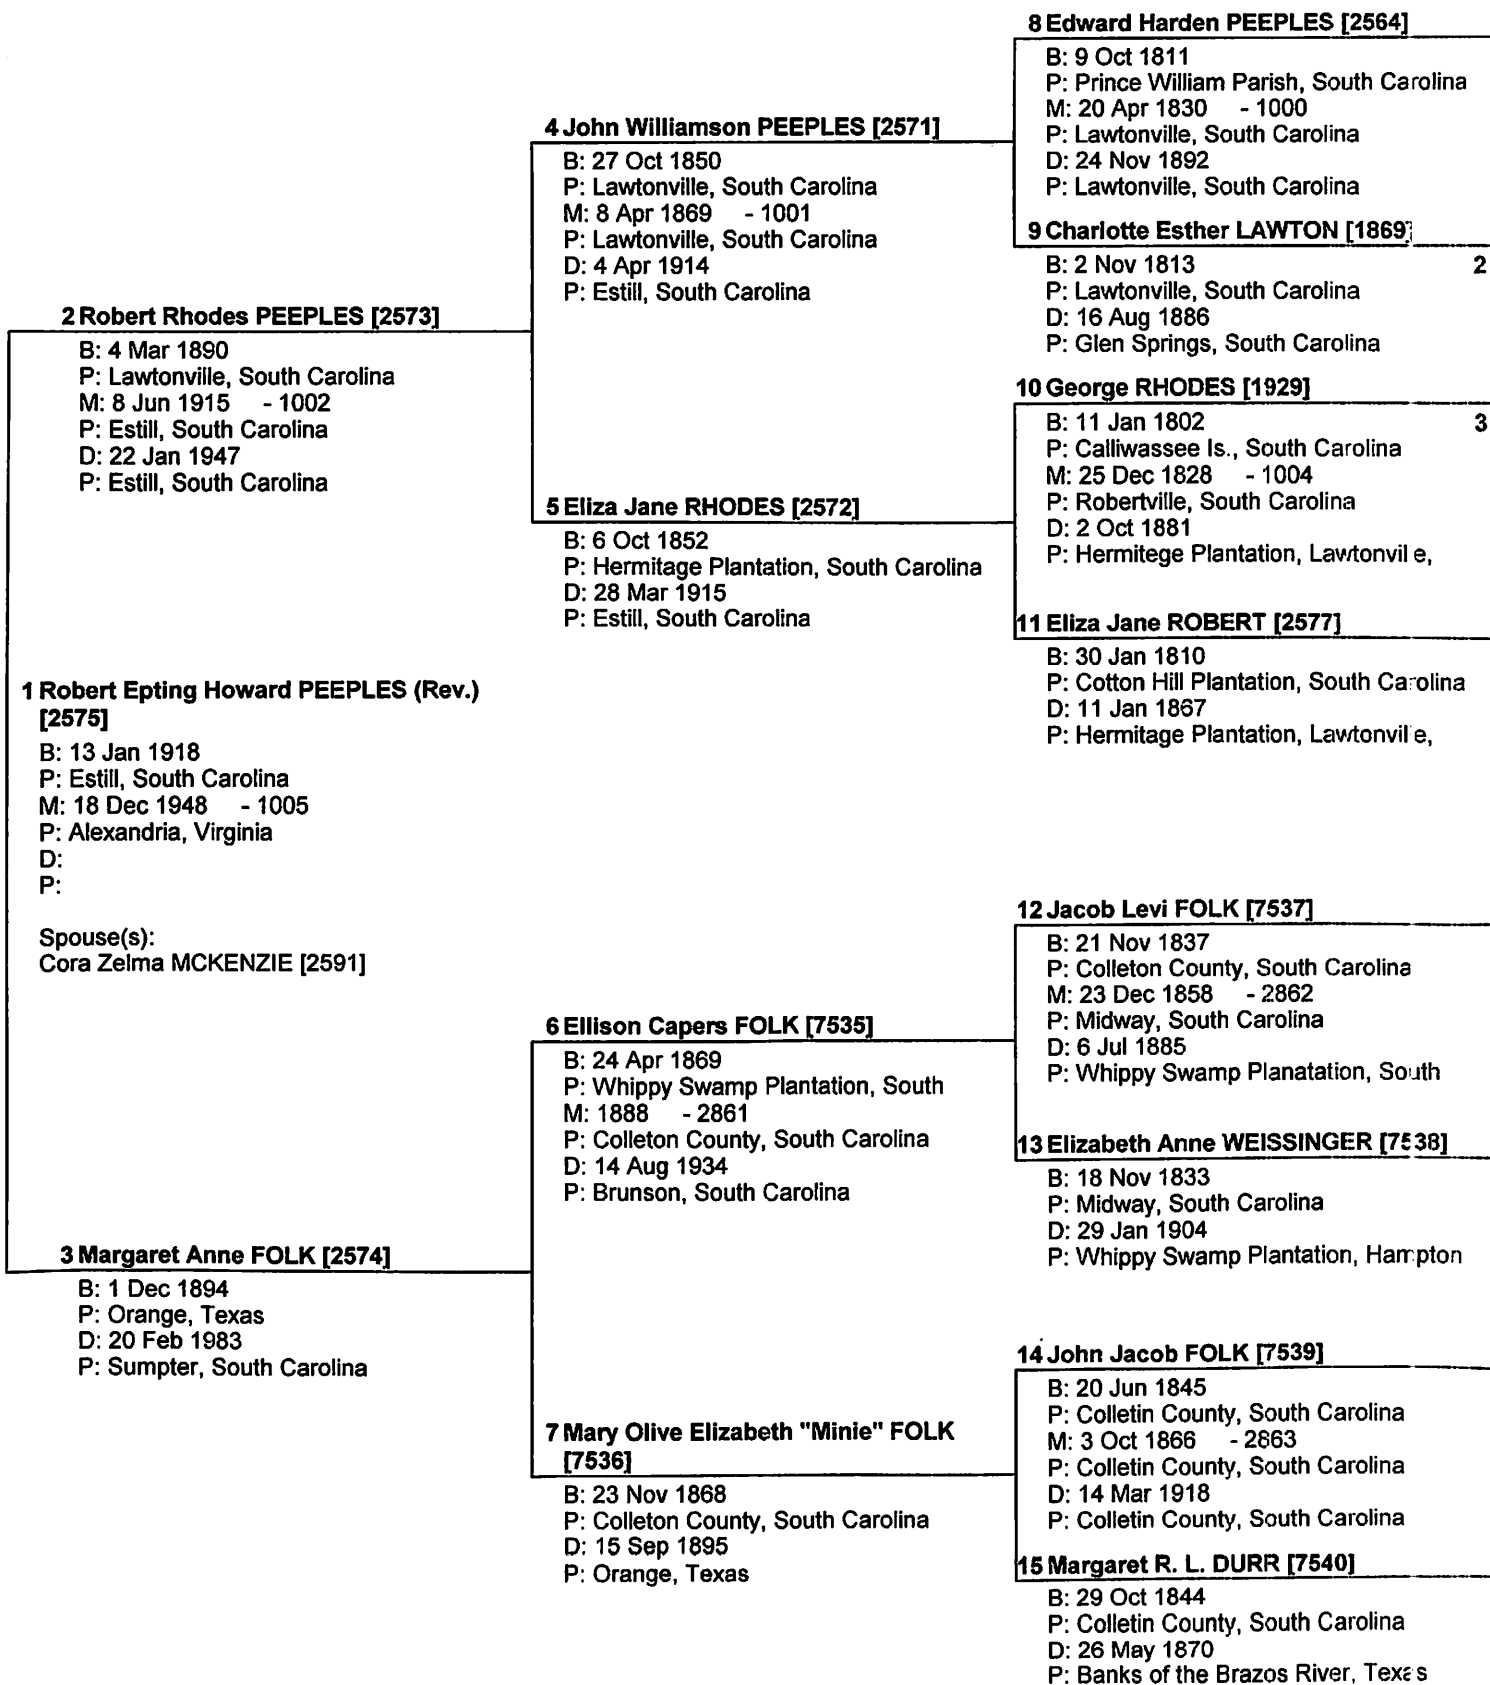

Pedigree Chart

Chart no. 1

Prepared by
G.M. Church
20414 Woodsong Court
Humble
Texas 77346

Telephone number
281-812-4720

Date prepared
9 Aug 2001

Pedigree Chart

Chart no. 2

No. 1 on this chart is the same as no. 9 on chart no. 1